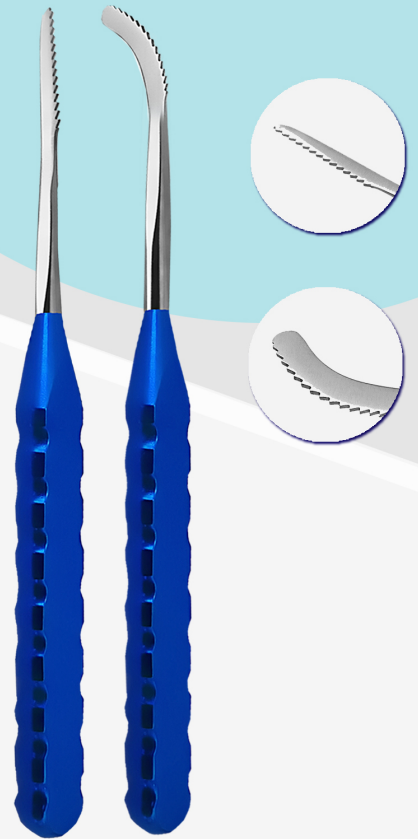

SERRA

BSZ - (RETA)
BSZ - (CURVA)